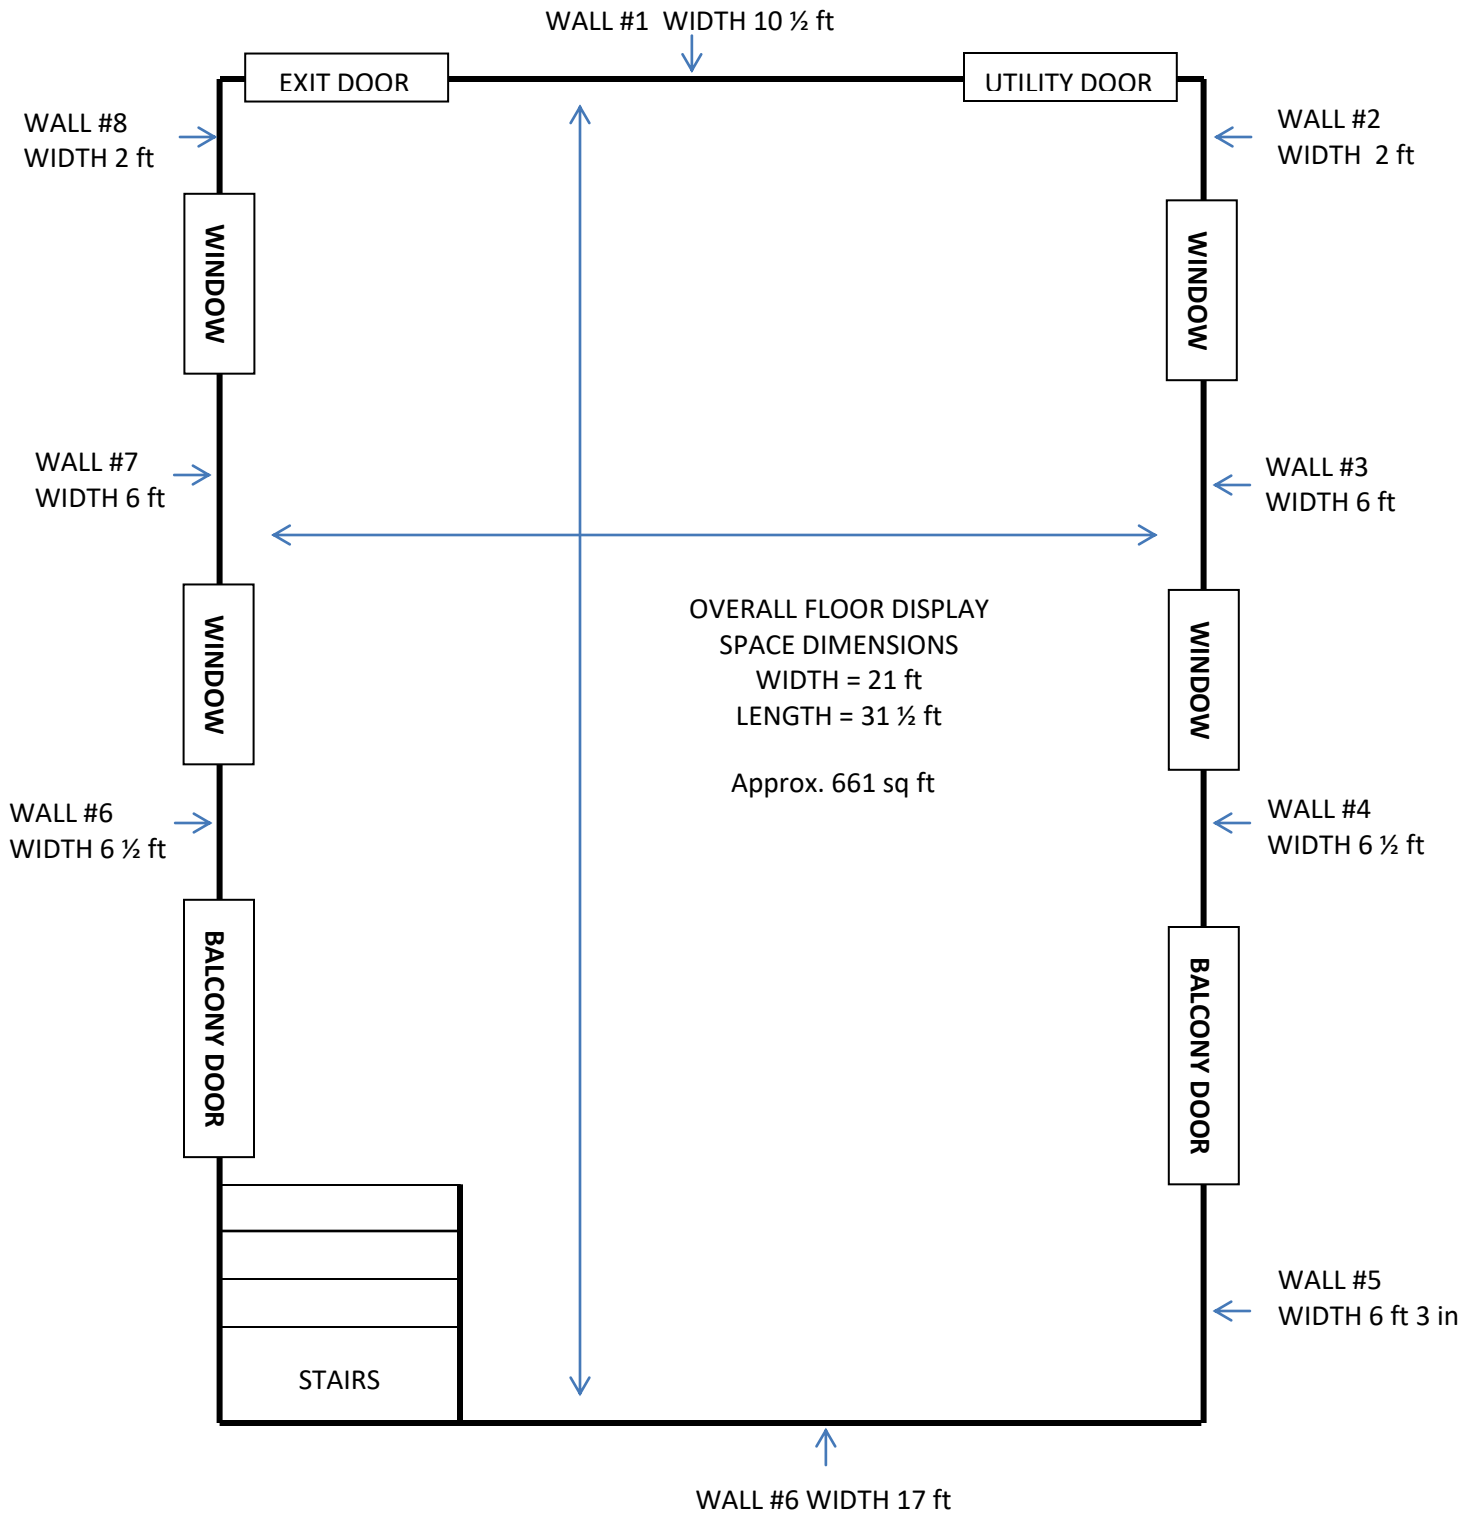

# Large Gallery 2<sup>nd</sup> Floor – Floor Plan (not to scale)

- NOTE: The ceiling height in this gallery is 9 ft. The height from the picture hanging rail is 8 ft.